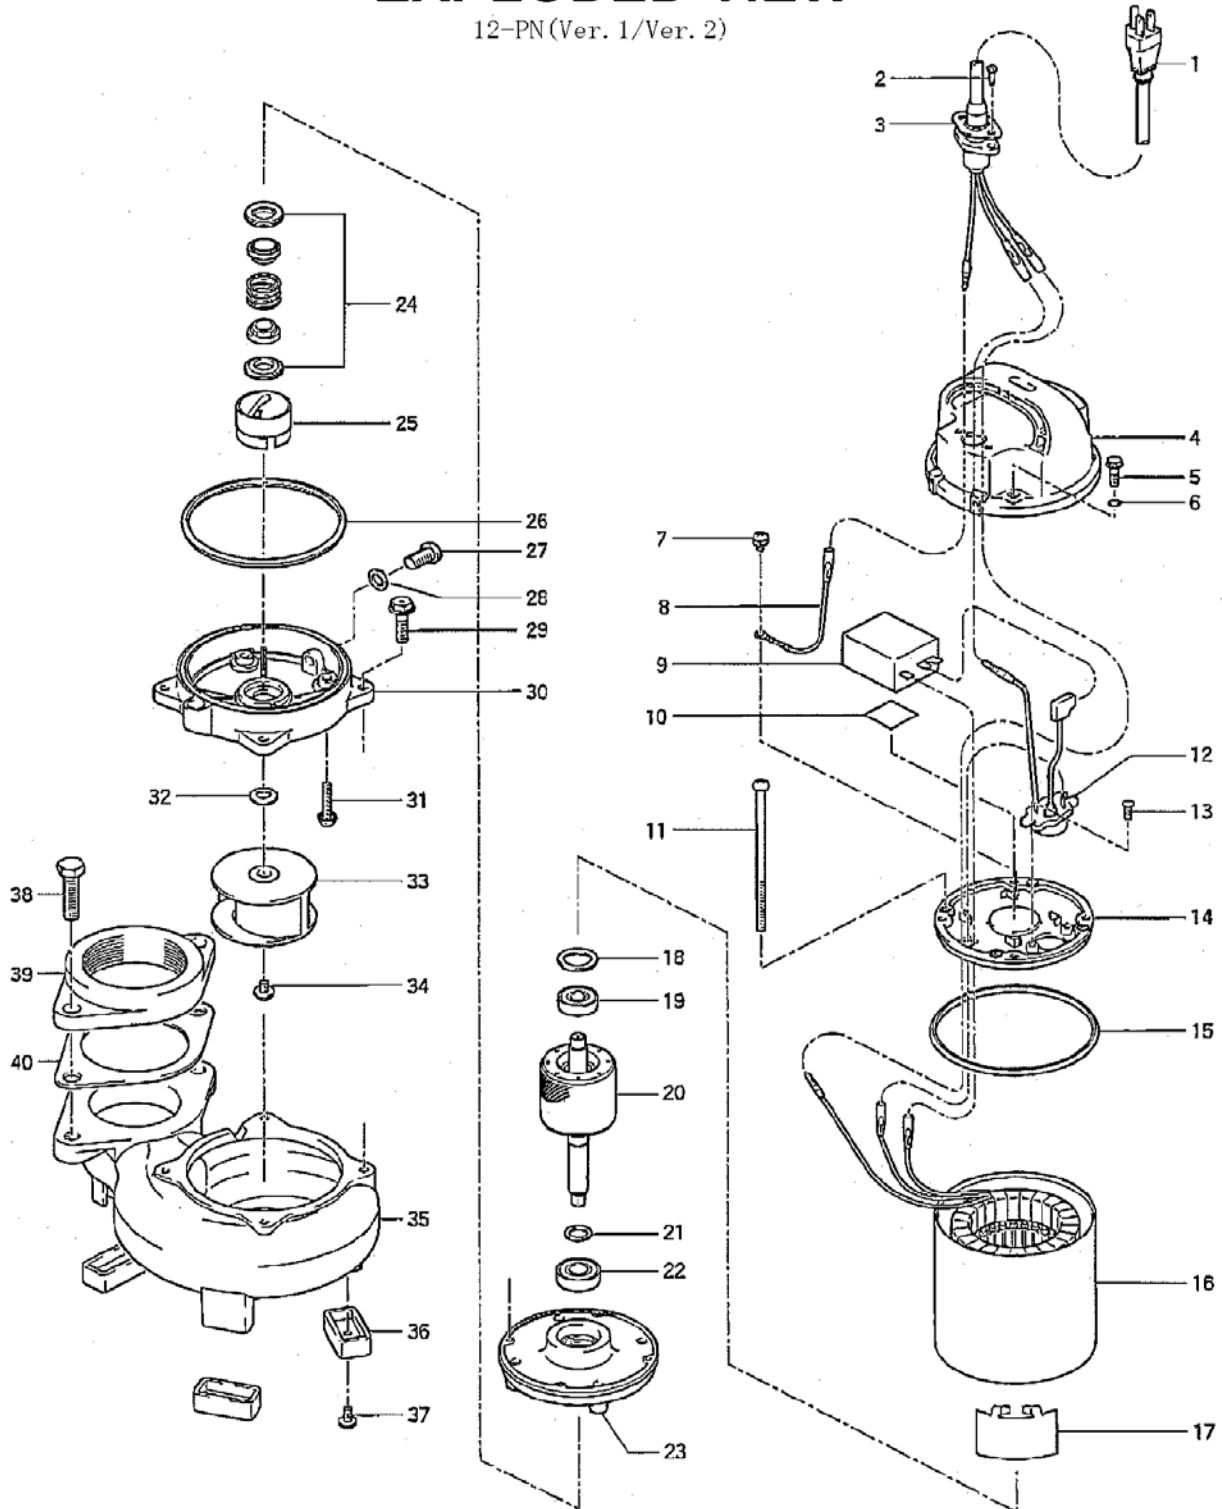

PARTS LIST		WATER FEATURE PUMP				5/24/2017
ITEM	PART No.	DESCRIPTION	QTY	SIZE	MATERIAL	NOTES

EXPLODED VIEW

12-PN(Ver. 1/Ver. 2)

C-01167-1